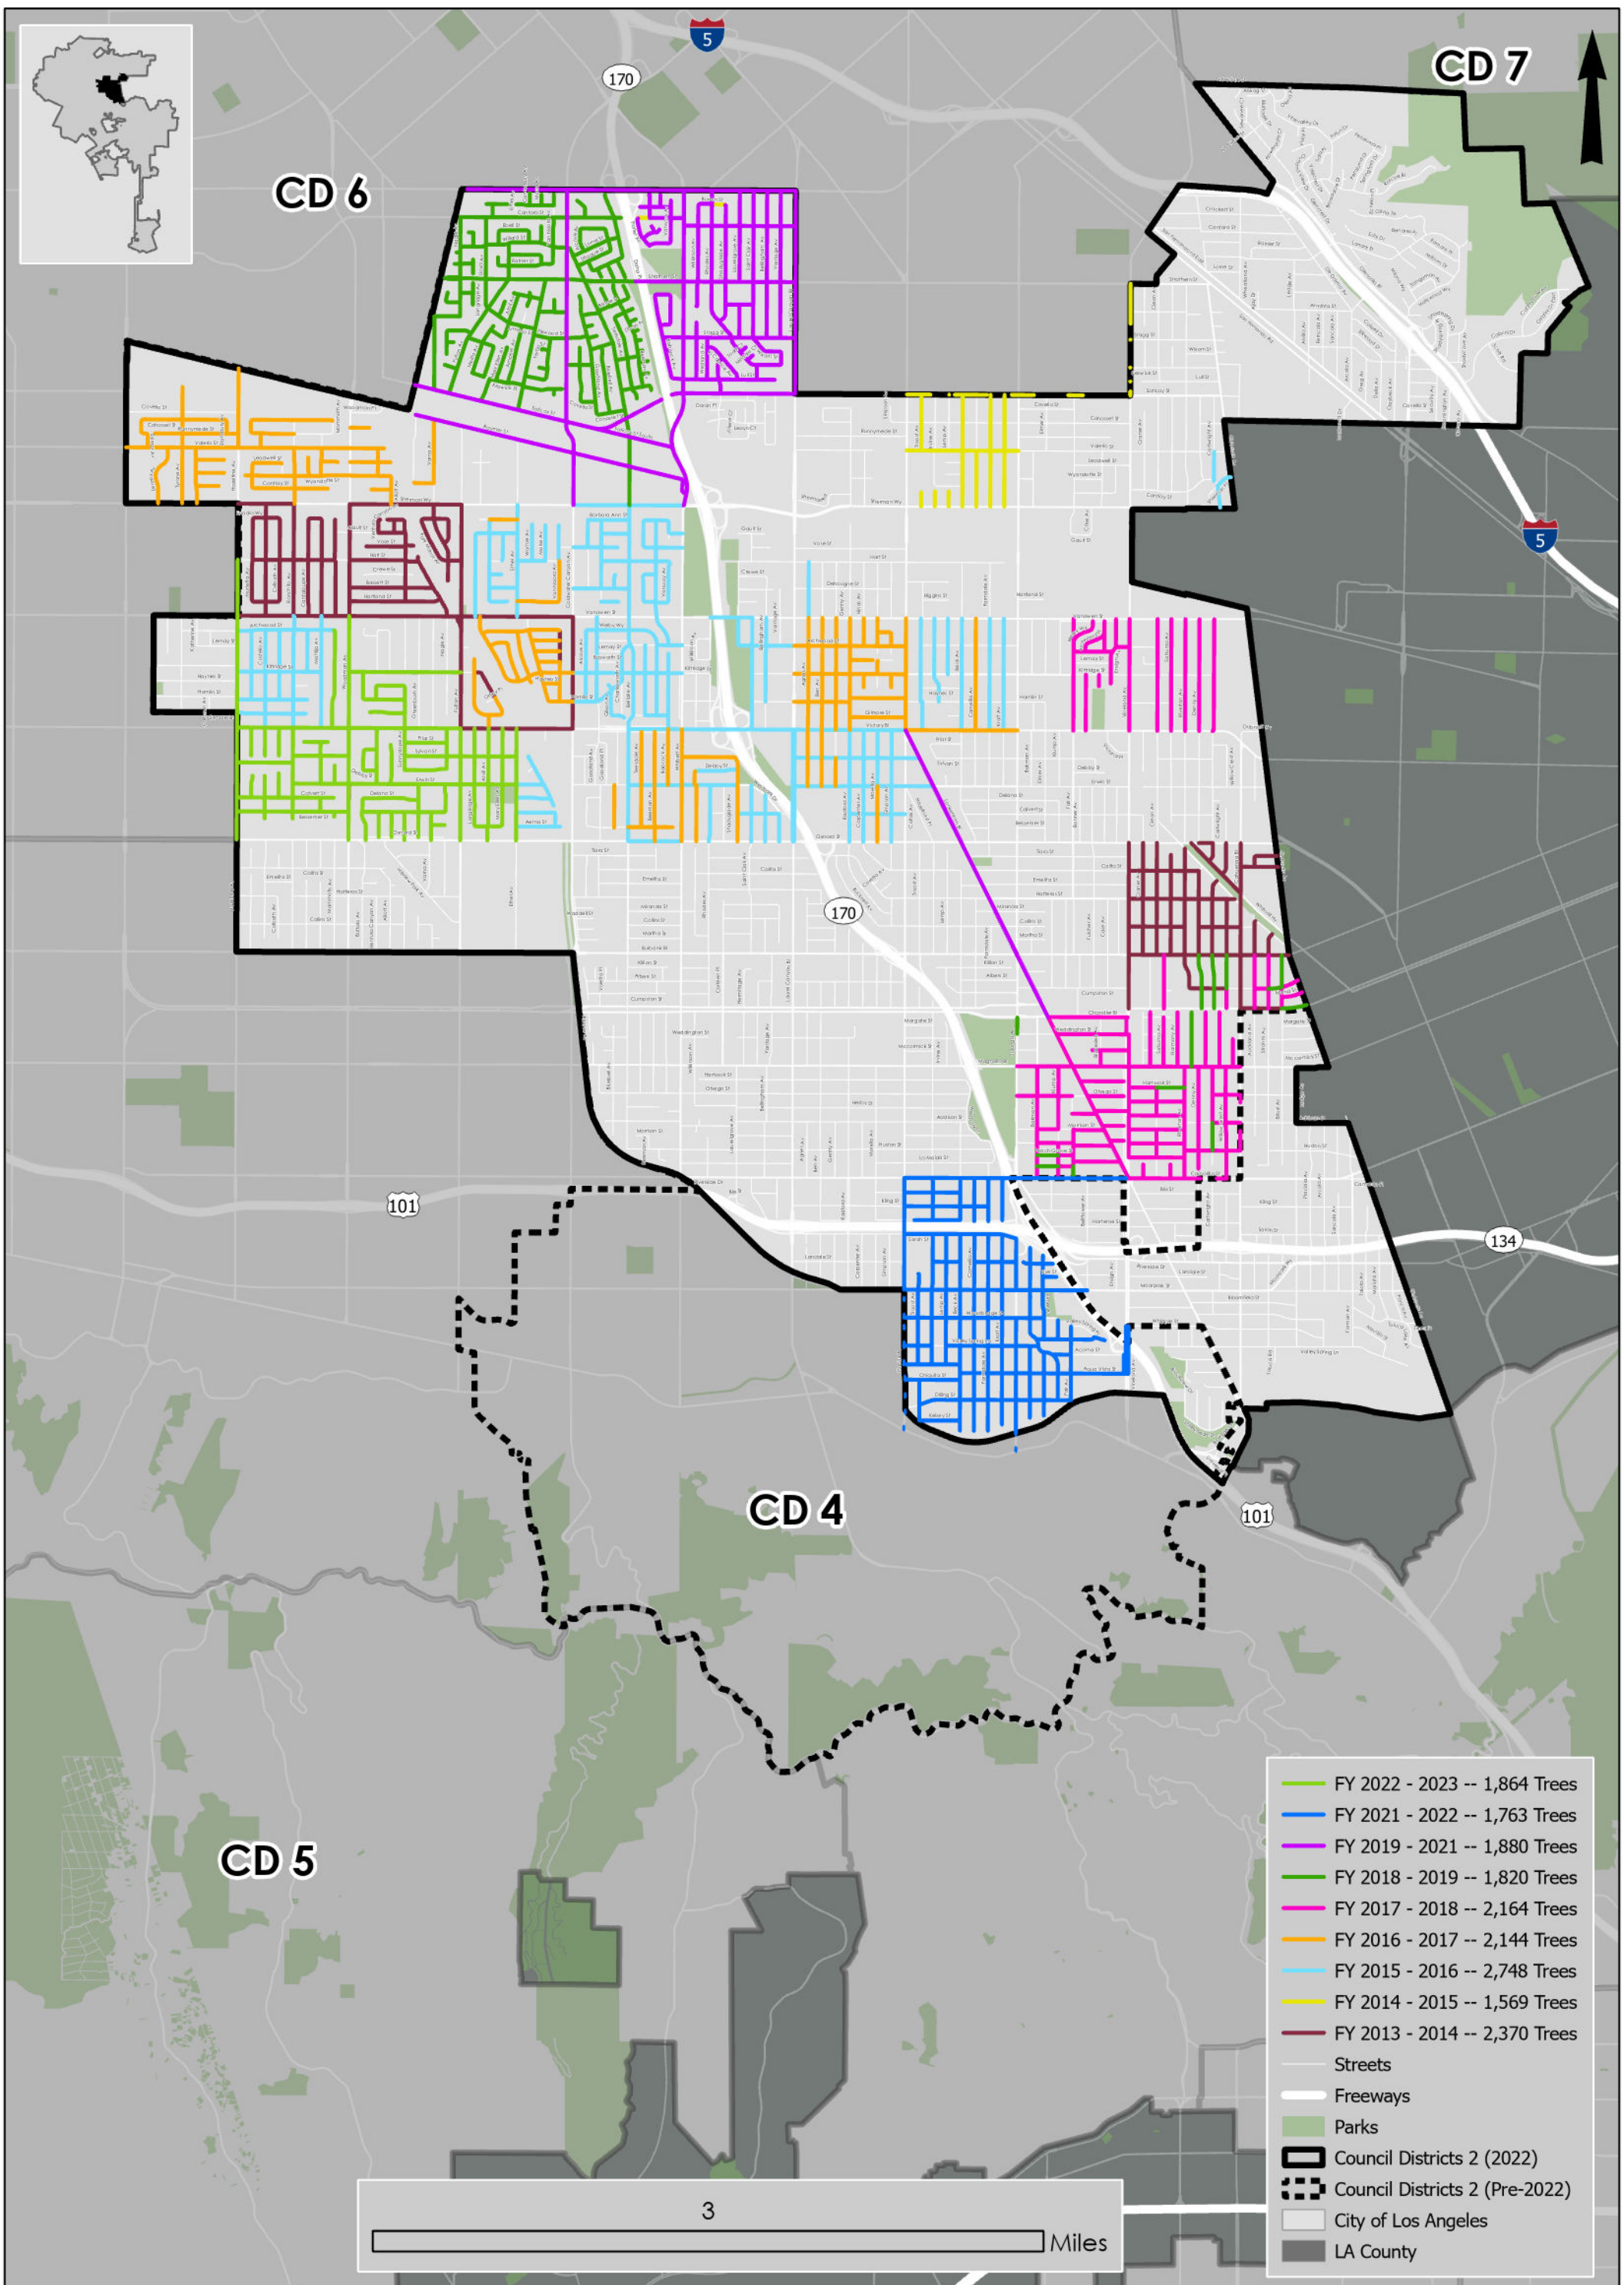

Tree Trimming Council District 2

- FY 2022 - 2023 -- 1,864 Trees
- FY 2021 - 2022 -- 1,763 Trees
- FY 2019 - 2021 -- 1,880 Trees
- FY 2018 - 2019 -- 1,820 Trees
- FY 2017 - 2018 -- 2,164 Trees
- FY 2016 - 2017 -- 2,144 Trees
- FY 2015 - 2016 -- 2,748 Trees
- FY 2014 - 2015 -- 1,569 Trees
- FY 2013 - 2014 -- 2,370 Trees
- Streets
- Freeways
- Parks
- Council Districts 2 (2022)
- Council Districts 2 (Pre-2022)
- City of Los Angeles
- LA County